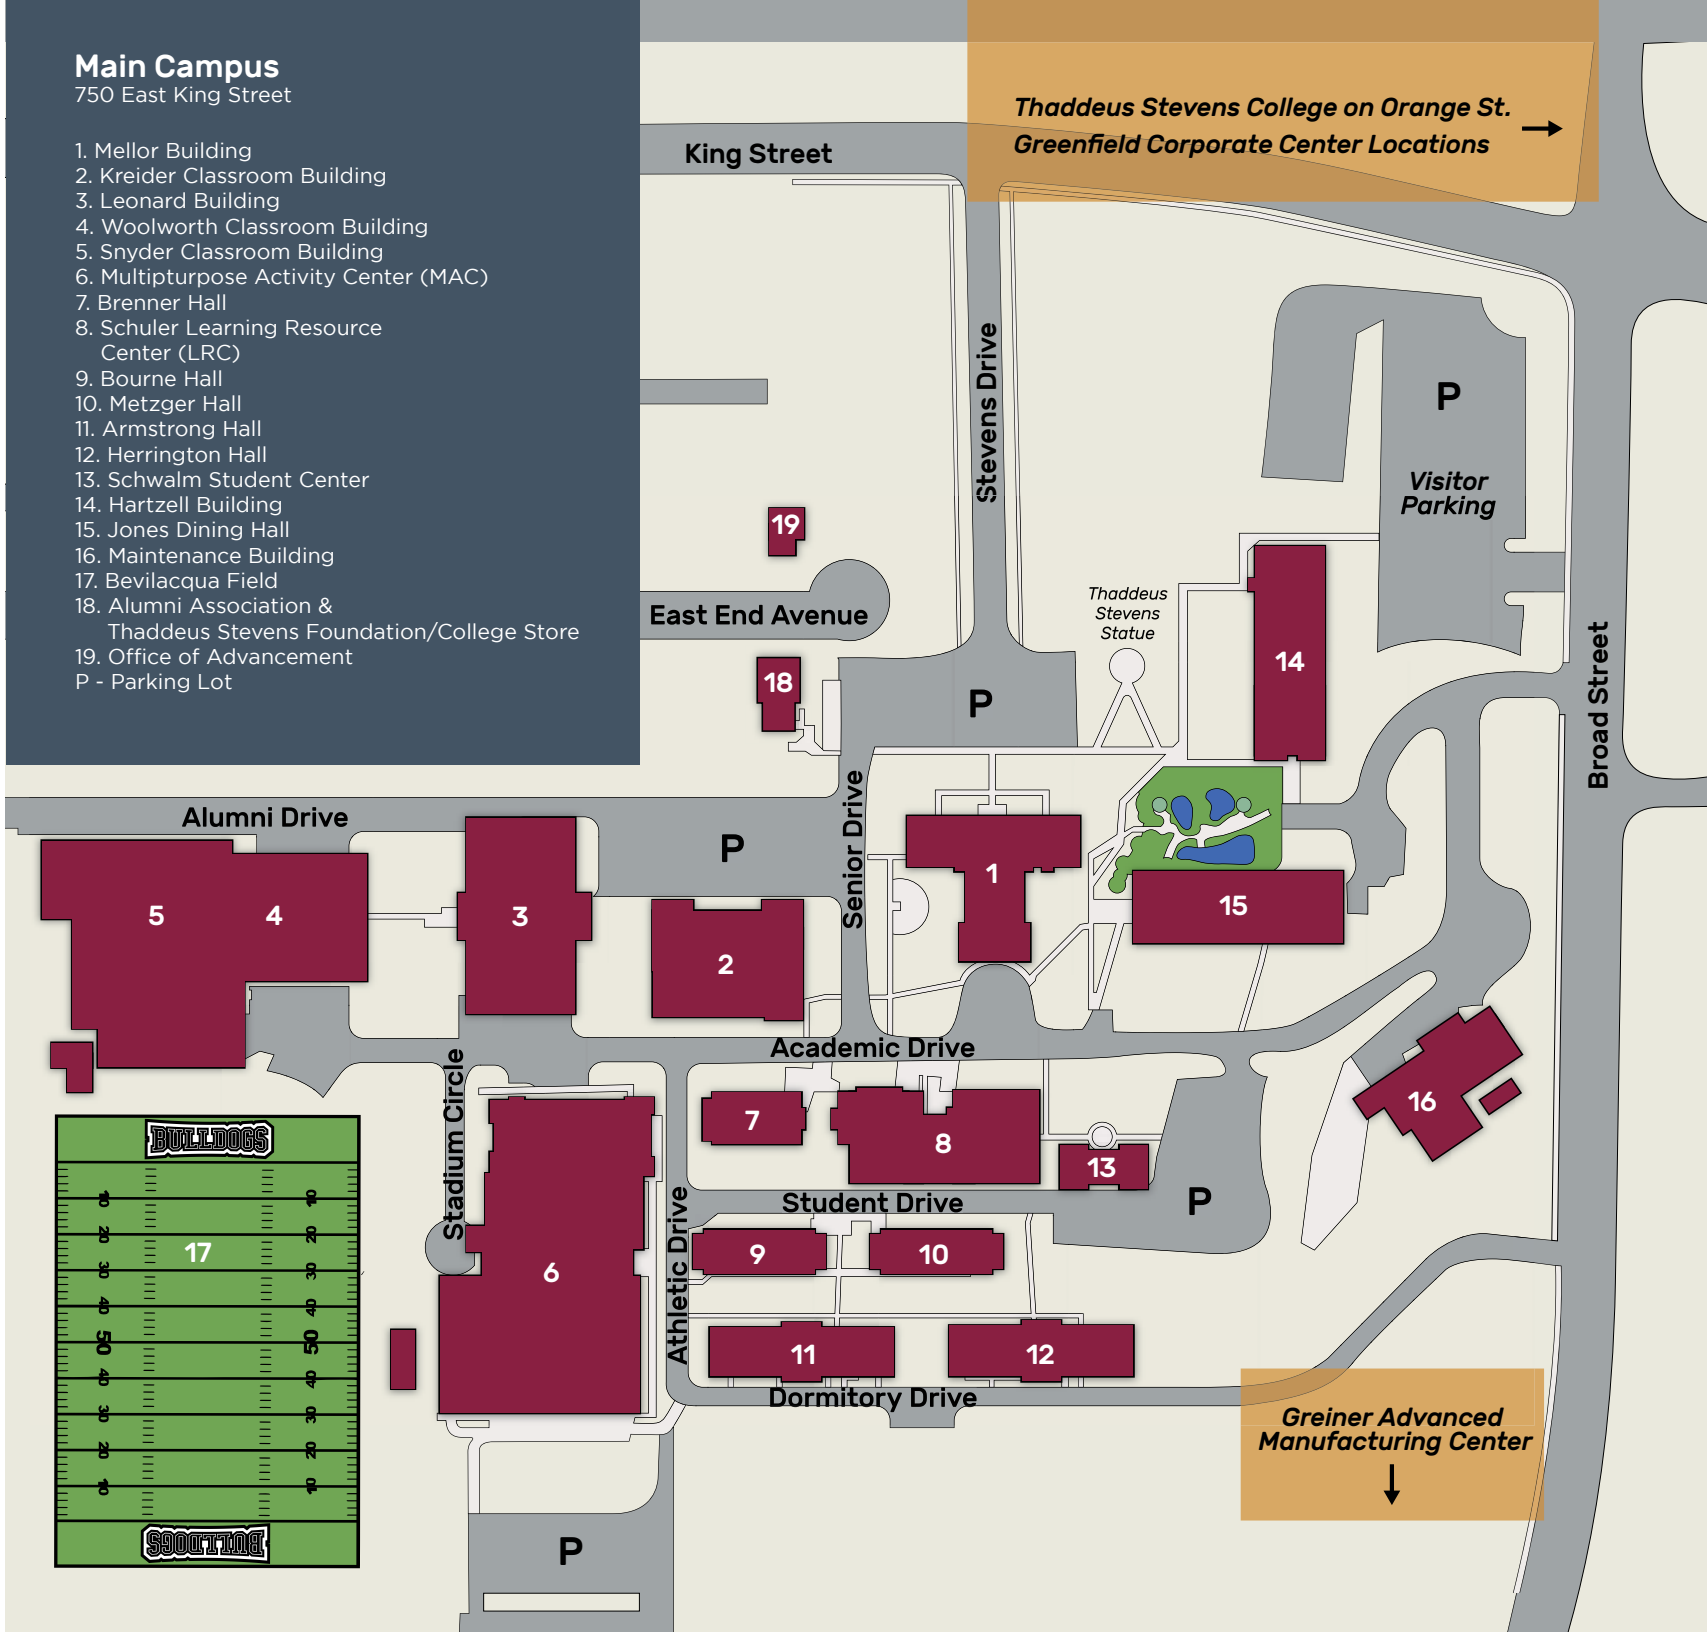

Snyder Building - #5
Cabinetmaking and Wood Technology
Carpentry Technology
Electrical Technology (1st Year)